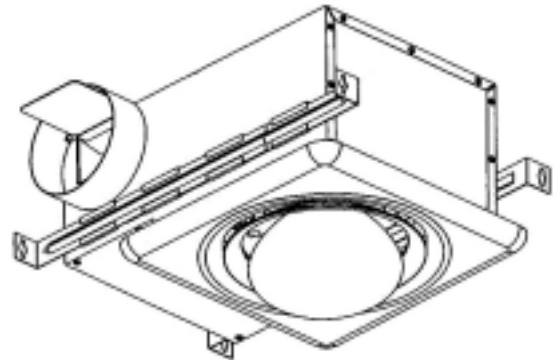

- 70 CFM Performance
- 2.0 Sones
- 4" Duct Adaptor with Built-In Damper
- Coverage 65 - 85 sq. ft.
- PAR 30/R30/BR30 Lamp Suggested
- 100 Watt Lamp Maximum (not included)
- Adjustable Hanger Bars for Quick Installation
- Galvanized Housing Resists Humid Conditions and Changing Attic Temperatures
- Quick Mount Hanger Bars
- Permanently Lubricated Enclosed Motor
- Squirrel Cage-Type Blower
- Precision Balanced Blade
- White Trim Matches Any Decor
- Uses a 250 Watt BR40 Infrared Lamp (not included)
- Independently Tested for CFM and Noise Levels

BFR-704L					
	Size	Weight		Cube	UPC #
	inches	lbs.	kg.		
Master Carton (1 pc)	14.57 X 8.46 X 6.89	8.6	3.9	.75 Ft. ³	0-42741-70426-7

USI ELECTRIC, INC.
 11407 CRONHILL DRIVE, SUITE A
 OWINGS MILLS, MARYLAND 21117 USA
 TELEPHONE: 800-390-4321 • FAX: 410-363-2218 • E-MAIL: sales@usielectric.com
 Visit Us on the Web! www.usielectric.com